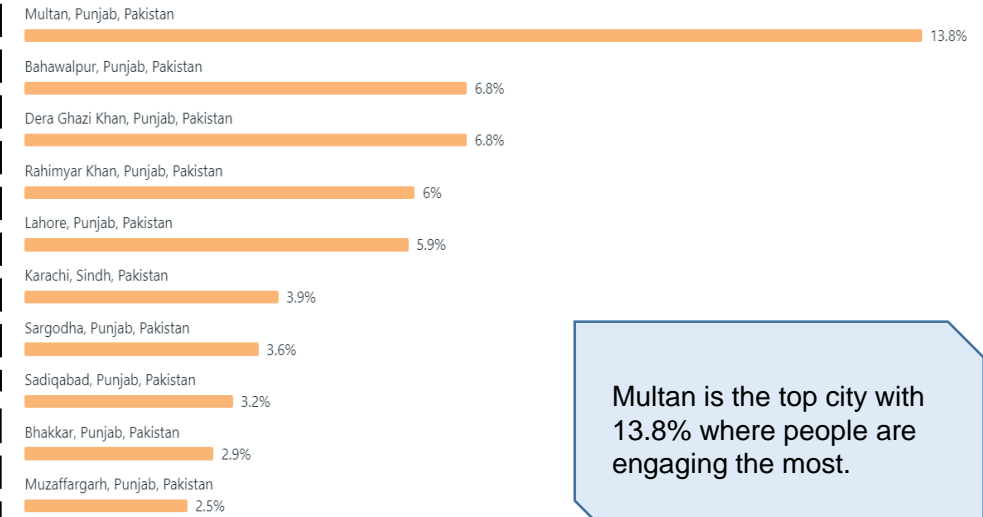

### Reach

Facebook reach ⓘ

8,727 ↓ 8.3%

### Visits

Facebook visits ⓘ

3,140 ↓ 3.4%

### Top cities

Multan is the top city with 13.8% where people are engaging the most.