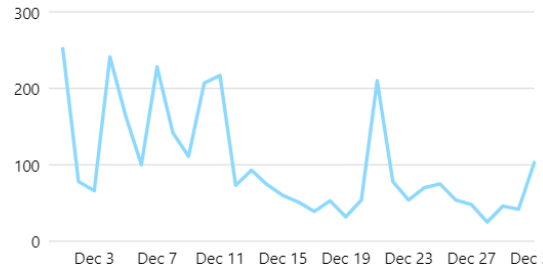

### Reach

Facebook reach ⓘ

8,727 ↓ 8.3%

### Visits

Facebook visits ⓘ

3,140 ↓ 3.4%

### Top cities

Multan is the top city with 13.8% where people are engaging the most.