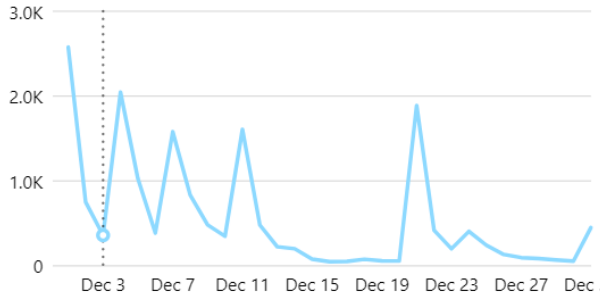

Page Insight

Reach

Facebook reach ⓘ

8,727 ↓ 8.3%