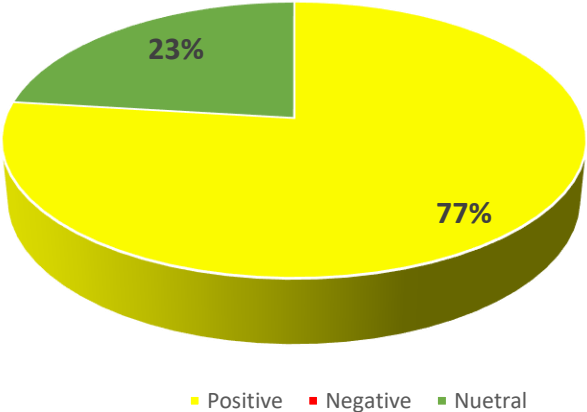

December Sentiment Overview

DATA TENURE: 1ST DECEMBER – 31ST DECEMBER 2023 – “13 NEW COMMENTS”
SOURCES: PHCIP OFFICIAL FACEBOOK & TWITTER ACCOUNT

SENTIMENT BREAKDOWN

PLATFORM WISE COMMENTS BREAKDOWN