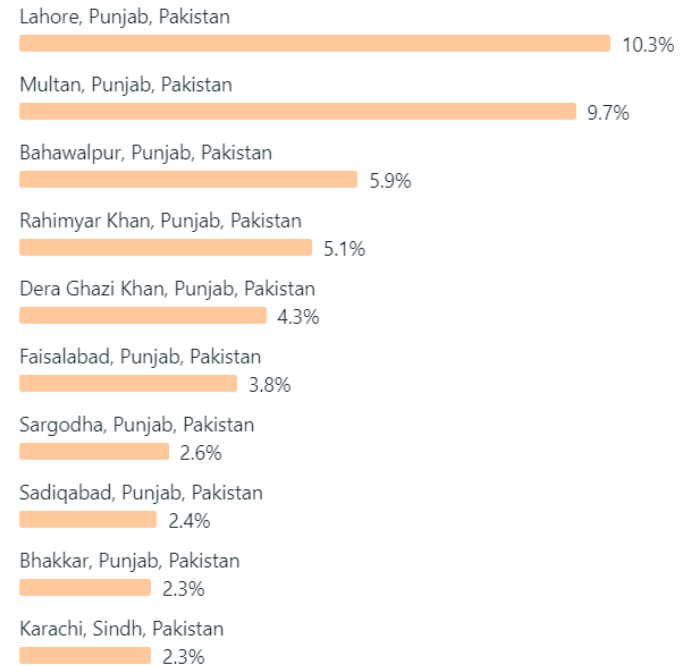

Facebook Page Reach has increased by 7.2K% as compared to the previous month

Page Insight

Reach

Facebook reach ⓘ

472.1K ↑ 7.2K%

Visits

Facebook visits ⓘ

11.4K ↑ 144.7%

Top towns/cities

Lahore is the top city with 10.3% where people are engaging the most.

Total Number of posts – 11

Post Insights

98.2K
Total Impressions

61.6K
Highest Reach (FB)

3
Clicks

672
Engagements