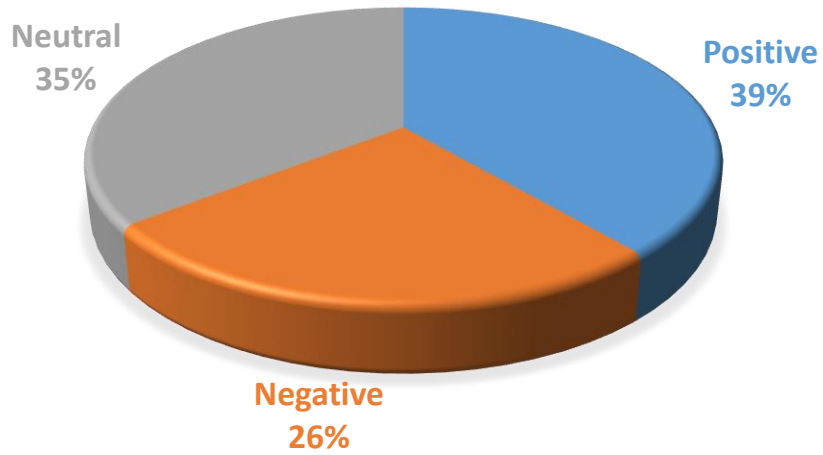

Total Number of posts – 2

Post Insights

545
Total Impressions

4
Likes

58
Engagements

3%
Engagement Rate

2
Retweets

Twitter Top Performing Post

2
Profile Visit

122
Impressions

28
Engagements

4
Profile Visit

103
Impressions

5
Engagements

On the basis of Engagement

Sentiment Overview

DATA TENURE: 1st JUNE – 30TH JUNE 2024 – “38 NEW COMMENTS”
SOURCES: PHCIP OFFICIAL META & TWITTER ACCOUNT

SENTIMENT BREAKDOWN

PLATFORM WISE COMMENTS BREAKDOWN

FACEBOOK IS DOMINATING

TOPICS BREAKDOWN

Conversation Snippets