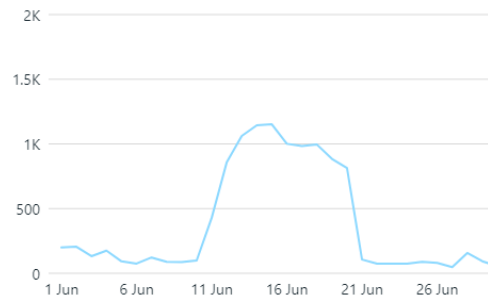

5.9K
PAGE FOLLOWERS

5.1 K
Page followers in previous month

0.8
Net change in followers

71%
Decrease in growth Rate in Net followers

472.1 K
PAGE REACH

242
Like

38
Comment

66
Shares

Facebook Page Reach has increased by 7.2K% as compared to the previous month

Page Insight

Reach

Facebook reach ⓘ

472.1K ↑ 7.2K%

Visits

Facebook visits ⓘ

11.4K ↑ 144.7%

Top towns/cities

Lahore is the top city with 10.3% where people are engaging the most.

Total Number of posts – 11

Post Insights

98.2K
Total Impressions

61.6K
Highest Reach (FB)

3
Clicks

672
Engagements