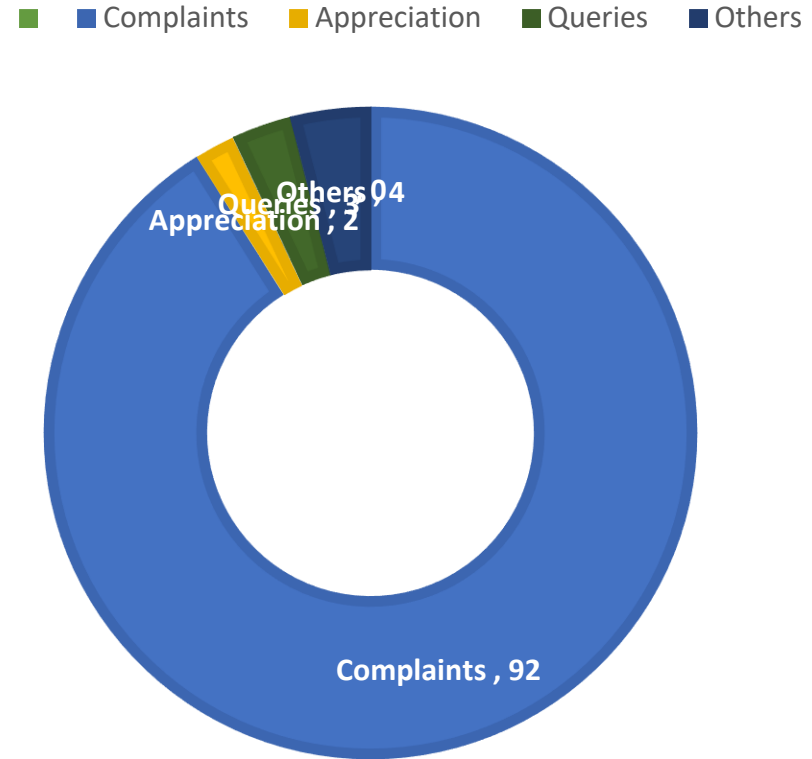

2
Profile Visit

122
Impressions

28
Engagements

4
Profile Visit

103
Impressions

5
Engagements

On the basis of Engagement

Sentiment Overview

DATA TENURE: 1st JUNE – 30TH JUNE 2024 – “38 NEW COMMENTS”
SOURCES: PHCIP OFFICIAL META & TWITTER ACCOUNT

SENTIMENT BREAKDOWN

PLATFORM WISE COMMENTS BREAKDOWN

FACEBOOK IS DOMINATING

TOPICS BREAKDOWN

Conversation Snippets