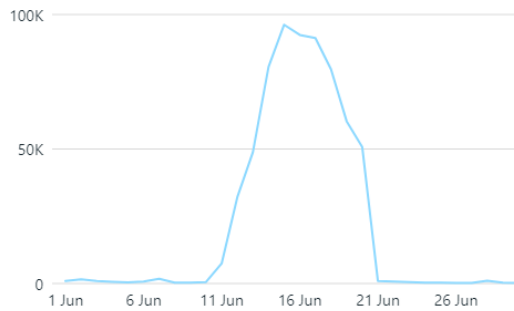

5.9K
PAGE FOLLOWERS

5.1 K
Page followers in previous month

0.8
Net change in followers

71%
Decrease in growth Rate in Net followers

472.1 K
PAGE REACH

242
Like

38
Comment

66
Shares

Facebook Page Reach has increased by 7.2K% as compared to the previous month

Page Insight

Reach

Facebook reach ⓘ

472.1K ↑ 7.2K%

Visits

Facebook visits ⓘ

11.4K ↑ 144.7%

Top towns/cities

Lahore is the top city with 10.3% where people are engaging the most.

Total Number of posts – 11

Post Insights

98.2K
Total Impressions

61.6K
Highest Reach (FB)

3
Clicks

672
Engagements

11.3%
Engagement Rate

Facebook Top 2 Performing Post

31.9 K
Reach

53.7K
Impressions

89
Engagements

16.4K
Reach

29.0K
Impressions

114
Engagements