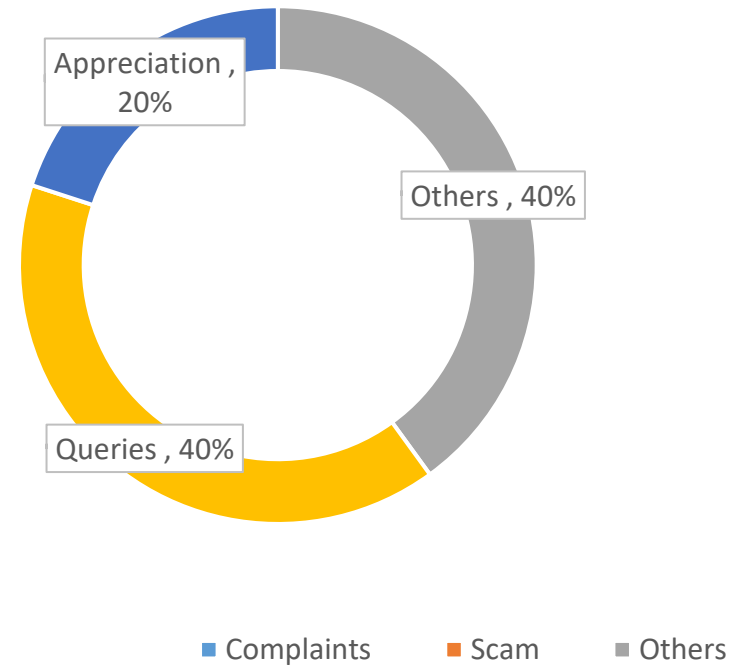

DATA TENURE: 1ST JULY – 31ST JULY 2024 – “10 NEW COMMENTS”
SOURCES: PHCIP OFFICIAL META

SENTIMENTS BREAKDOWN

PLATFORM WISE COMMENTS BREAKDOWN

FACEBOOK IS DOMINATING

TOPICS BREAKDOWN

PUNJAB HUMAN
CAPITAL INVESTMENT
PROJECT