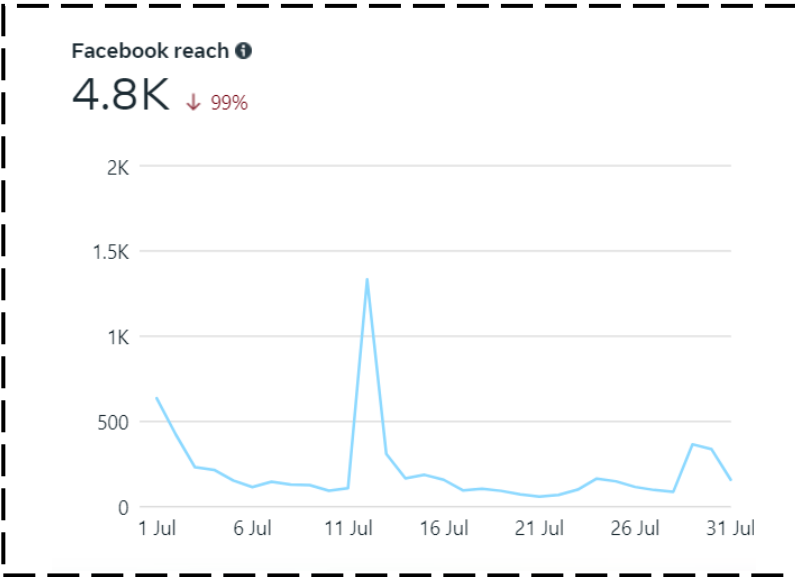

0
VIDEO
POSTS

0
EVENTS
POSTS

Punjab Human Capital Investment Project
4K followers • 2 following

[Promote](#) [Manage](#) [Edit](#)

2.2K
PAGE VISITS

80.9% profile visits decreased as compared to previous month.

11.4K
PAGE FOLLOWERS

5.9K
Page followers in previous month

140
Net change in followers

193%%
Increase in Growth Rate of Net followers

4.8K
PAGE REACH

1.4K
Likes from followers

3.4K
Likes from Non-followers

16
Comment

17
Shares

Facebook Page Reach has decreased by 99% as compared to the previous month

Page Insight

Lahore is the top city with 10.3% where people are engaging the most.

Total Number of posts – 03

Posts Insights

6.4K
Total Impressions

5.4K
Highest Reach (FB)

0
Clicks

118
Engagements

39.3%
Engagement Rate

Facebook Top 2 Performing Posts

2.8K
Reach

3.4K
Impressions