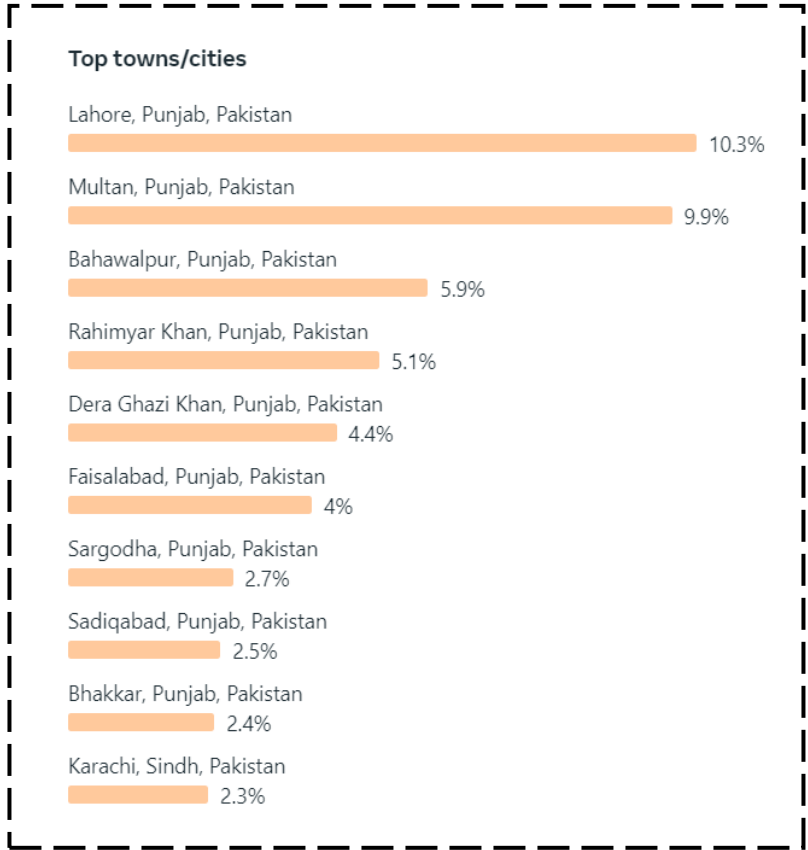

11.4K
PAGE FOLLOWERS

5.9K
Page followers in previous month

140
Net change in followers

193%%
Increase in Growth Rate of Net followers

4.8K
PAGE REACH

1.4K
Likes from followers

3.4K
Likes from Non-followers

16
Comment

17
Shares

Facebook Page Reach has decreased by 99% as compared to the previous month

Page Insight

Lahore is the top city with 10.3% where people are engaging the most.

Total Number of posts – 03

Posts Insights

6.4K
Total Impressions

5.4K
Highest Reach (FB)

0
Clicks

118
Engagements

39.3%
Engagement Rate

Facebook Top 2 Performing Posts

2.8K
Reach

3.4K
Impressions