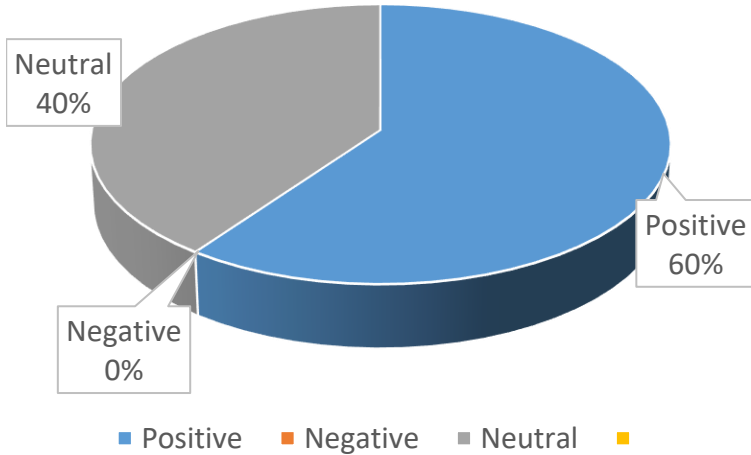

256
Page followers in previous month

1
Net change in followers

60%
Growth Rate in Net followers

ENGAGEMENTS

-
Profile Visits

-
Mentions

ENGAGEMENT RATE

Sentiment Overview

DATA TENURE: 1ST JULY – 31ST JULY 2024 – “10 NEW COMMENTS”
SOURCES: PHCIP OFFICIAL META

SENTIMENTS BREAKDOWN

PLATFORM WISE COMMENTS BREAKDOWN

FACEBOOK IS DOMINATING

TOPICS BREAKDOWN

PUNJAB HUMAN
CAPITAL INVESTMENT
PROJECT